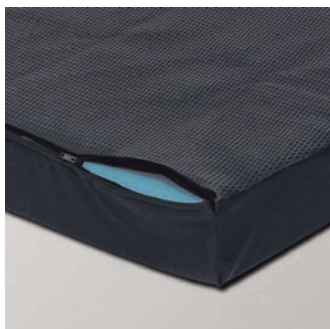

Viscoelastic anti-decubitus cushion

- 100% polyester knitted fabric
- Non-slip base
- PU (polyurethane) coating
- Flame retardant
- Black colour sanitary cover with anti-bacterial and anti-fungal coating
- Viscoelastic foam density 42 kg/m³ (3 cm)
- Cold foam density 25 kg/m³ (4 cm)
- 41x41x7 cm

Ref. 10321550002

FLAME
RETARDANT