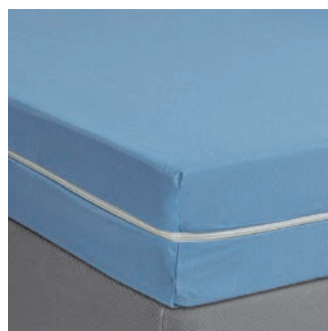

Teide 70 PU mattress cover

- 100% polyester knitted fabric
- PU (polyurethane) coating
- Waterproof and breathable
- Flame retardant
- L shaped zipper closure with lid
- Sanitary cover with antibacterial and antifungal treatment
- 90x190x15 cm

Ref. 04006851010
White colour

Ref. 04006851019
Light blue colour

Ref. 04007851037
Blue colour

Ref. 04007851009
Violet colour

Ref. 04007851018
Light green colour

FLAME
RETARDANT

Blue M1 mattress covers

- 100% polyester Twill Fabric
- M1 non-flammable
- Light blue colour
- 90x190x15 cm

Ref. 04008250008

FLAME RETARDANT M1