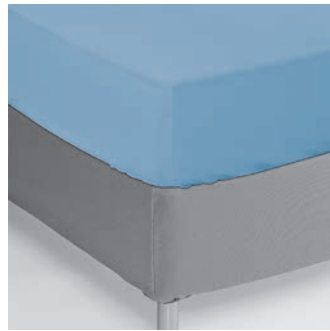

Fitted sheet Polyester/Cotton light blue

- 150 thread count percale fabric
- 50% polyester and 50% cotton
- 90x190/200x27 cm (bed 90 cm)
- Light blue colour

Ref. 01340110035